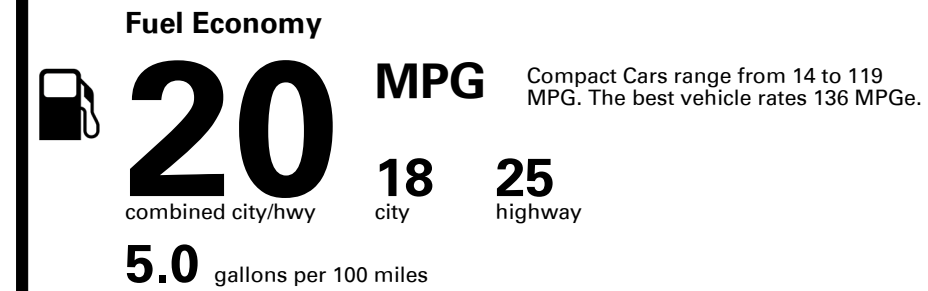

GENESIS WARRANTY

- 5-year/60,000-mile New Vehicle Warranty*
- 10-year/100,000-mile Powertrain Warranty*
- 7-year/Unlimited-mile Anti-perforation Warranty*
- Limited warranties, see dealer for details

Full Tank of Gas

Manufacturer's Suggested Retail Price: $45,750.00

ADDED FEATURES:

- ***Elite Package: $1,750.00**
  - Low Beam Assist
  - Rain-Sensing Wipers
  - Parking Distance Warning
  - Wide Sunroof
  - Wireless Charging Pad
- ***Prestige Package: $2,500.00**
  - Heads-Up Display
  - Surround View Monitor
  - Nappa Leather Seating Surfaces with Luxury Quilting
  - Heated Rear Seats
  - Microfiber Suede Headliner
- **Accessories**
  - *Cargo Tray $115.00
  - *First Aid Kit $45.00
  - *Illuminated Door Scuffs $395.00

SOLD TO: IL703 SHIPPED TO: IL703
GENESIS OF ALGONQUIN
771 S RANDALL ROAD
ALGONQUIN IL 60102

Inland Freight & Handling : $995.00

VIN: KMTG34LE2KU014242	ENGINE: G6DPJA082653	EXTERIOR COLOR: VICTORIA BLACK	INTERIOR/SEAT COLOR: GRAY/GRAY
MODEL: R0442A65	PORT OF ENTRY: PT	TRANSPORT: TRUCK	ACCESSORY WEIGHT: 15 lbs./ 7 kgs.

TOTAL PRICE: $51,550.00

339 A 1759GGLOVI

EMISSIONS:
This vehicle is certified to meet emission requirements in all 50 states

EPA DOT Fuel Economy and Environment

Gasoline Vehicle

You spend $4,250 more in fuel costs over 5 years compared to the average new vehicle.

Annual fuel cost $2,250

Fuel Economy & Greenhouse Gas Rating (tailpipe only)

Smog Rating (tailpipe only)

This vehicle emits 442 grams CO₂ per mile. The best emits 0 grams per mile (tailpipe only). Producing and distributing fuel also create emissions; learn more at fueleconomy.gov.

Actual results will vary for many reasons, including driving conditions and how you drive and maintain your vehicle. The average new vehicle gets 27 MPG and costs $7,000 to fuel over 5 years. Cost estimates are based on 15,000 miles per year at $ 2.55 per gallon. MPGe is miles per gasoline gallon equivalent. Vehicle emissions are a significant cause of climate change and smog.

fueleconomy.gov

Calculate personalized estimates and compare vehicles

GOVERNMENT 5-STAR SAFETY RATINGS

This vehicle has not been rated by the government for overall vehicle score, frontal crash, side crash or rollover risk.

Source: National Highway Traffic Safety Administration (NHTSA).
www.safercar.gov or 1-888-327-4236

Manufacturer's suggested retail price includes manufacturer's recommended pre-delivery service. Gasoline license and title fees state and local taxes and dealer installed options and accessories are not included in the manufacturer's suggested retail price. This label has been affixed to this vehicle by Hyundai Motor America, pursuant to the requirements of 15 U.S.C. 1231 et seq. which prohibits its removal or alteration prior to delivery to the ultimate purchaser.

PARTS CONTENT INFORMATION

FOR VEHICLES IN THIS CARLINE: U.S./CANADIAN PARTS CONTENT: 2 %

MAJOR SOURCES OF FOREIGN PARTS CONTENT: KOREA: 88 %

FOR THIS VEHICLE: FINAL ASSEMBLY POINT: ULSAN, KOREA

COUNTRY OF ORIGIN:

ENGINE: KOREA TRANSMISSION: KOREA

Note: Parts content does not include final assembly, distribution, or other non-parts costs.