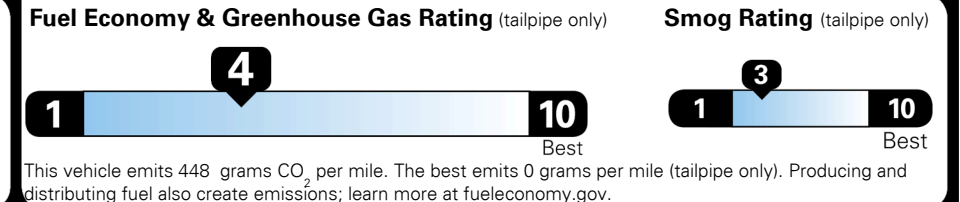

Full Tank of Gas

Additional Standard Features

GENESIS WARRANTY

- 5-year/60,000-mile New Vehicle Warranty*
- 10-year/100,000-mile Powertrain Warranty*
- 7-year/Unlimited-mile Anti-perforation Warranty*
- Limited warranties, see dealer for details

Manufacturer's Suggested Retail Price: $71,850.00

ADDED FEATURES:

SOLD TO: IL703 SHIPPED TO: IL703
GENESIS OF ALGONQUIN
771 S RANDALL ROAD
ALGONQUIN IL 60102

Inland Freight & Handling : $995.00

VIN: KMTF34JA6KU053850	ENGINE: G6DPJA145440	EXTERIOR COLOR: HIMALAYAN GRAY	INTERIOR/SEAT COLOR: BLACK/BLACK
MODEL: T0422A65	PORT OF ENTRY: PT	TRANSPORT: TRUCK	ACCESSORY WEIGHT: 26 lbs./ 12 kgs.

TOTAL PRICE: $72,845.00

39 A 302CGLOVI

EMISSIONS:
This vehicle is certified to meet emission requirements in all 50 states

EPA DOT Fuel Economy and Environment

Fuel Economy

20 MPG
combined city/hwy

17 MPG
city

24 MPG
highway

5.0 gallons per 100 miles

Large Cars range from 14 to 103 MPG. The best vehicle rates 136 MPGe.

You spend $4,250
more in fuel costs over 5 years compared to the average new vehicle.

Annual fuel cost $2,250

Actual results will vary for many reasons, including driving conditions and how you drive and maintain your vehicle. The average new vehicle gets 27 MPG and costs $7,000 to fuel over 5 years. Cost estimates are based on 15,000 miles per year at $ 2.55 per gallon. MPG is miles per gasoline gallon equivalent. Vehicle emissions are a significant cause of climate change and smog.

fueleconomy.gov
Calculate personalized estimates and compare vehicles

GOVERNMENT 5-STAR SAFETY RATINGS

This vehicle has not been rated by the government for overall vehicle score, frontal crash, side crash or rollover risk.

Source: National Highway Traffic Safety Administration (NHTSA).
www.safercar.gov or 1-888-327-4236

Manufacturer's suggested retail price includes manufacturer's recommended pre-delivery service. Gasoline license and title fees state and local taxes and dealer installed options and accessories are not included in the manufacturer's suggested retail price. This label has been affixed to this vehicle by Hyundai Motor America, pursuant to the requirements of 15 U.S.C. 1231 et seq. which prohibits its removal or alteration prior to delivery to the ultimate purchaser.

PARTS CONTENT INFORMATION

FOR VEHICLES IN THIS CARLINE: U.S./CANADIAN PARTS CONTENT: 1 %

MAJOR SOURCES OF FOREIGN PARTS CONTENT: KOREA: 89 %

FOR THIS VEHICLE: FINAL ASSEMBLY POINT: ULSAN, KOREA

COUNTRY OF ORIGIN:

ENGINE: KOREA TRANSMISSION: KOREA

Note: Parts content does not include final assembly, distribution, or other non-parts costs.