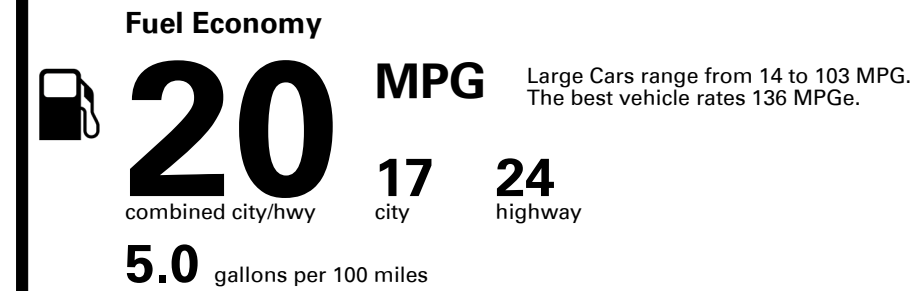

TOTAL PRICE: \$58,945.00

298 A 1699GGMT

EMISSIONS:
This vehicle is certified to meet emission requirements in all 50 states

EPA DOT Fuel Economy and Environment

Gasoline Vehicle

You spend \$4,250
more in fuel costs over 5 years compared to the average new vehicle.

Annual fuel cost \$2,250

Fuel Economy & Greenhouse Gas Rating (tailpipe only)

Smog Rating (tailpipe only)

This vehicle emits 453 grams CO₂ per mile. The best emits 0 grams per mile (tailpipe only). Producing and distributing fuel also create emissions; learn more at fueleconomy.gov.