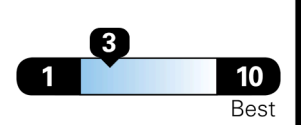

Smog Rating (tailpipe only)

This vehicle emits 448 grams CO₂ per mile. The best emits 0 grams per mile (tailpipe only). Producing and distributing fuel also create emissions; learn more at fueleconomy.gov.

Actual results will vary for many reasons, including driving conditions and how you drive and maintain your vehicle. The average new vehicle gets 27 MPG and costs $7,000 to fuel over 5 years. Cost estimates are based on 15,000 miles per year at $ 2.55 per gallon. MPGe is miles per gasoline gallon equivalent. Vehicle emissions are a significant cause of climate change and smog.

fueleconomy.gov

Calculate personalized estimates and compare vehicles