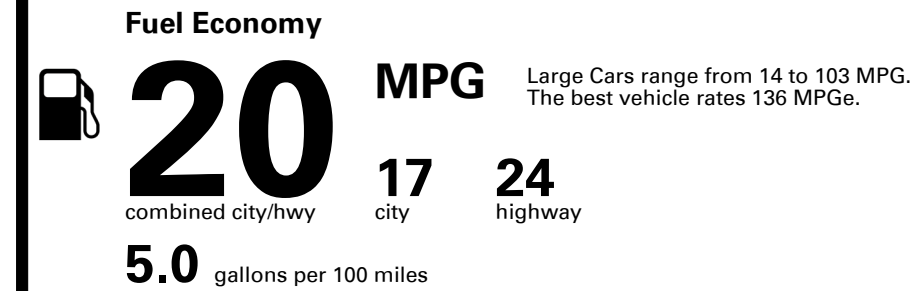

SHIPPED TO: IL703

Inland Freight & Handling : \$995.00

VIN: KMHGN4JB9KU300277	ENGINE: G6DPJA148566	EXTERIOR COLOR: CASABLANCA WHITE	INTERIOR/SEAT COLOR: BLACK/BLACK
MODEL: S0432A65	PORT OF ENTRY: PT	TRANSPORT: TRUCK	ACCESSORY WEIGHT: 12 lbs./ 5 kgs.

TOTAL PRICE: \$59,085.00

EMISSIONS:
This vehicle is certified to meet emission requirements in all 50 states

EPA DOT Fuel Economy and Environment

Gasoline Vehicle

You spend \$4,250
more in fuel costs over 5 years compared to the average new vehicle.

Annual fuel cost \$2,250

Fuel Economy & Greenhouse Gas Rating (tailpipe only)

Smog Rating (tailpipe only)

This vehicle emits 453 grams CO₂ per mile. The best emits 0 grams per mile (tailpipe only). Producing and distributing fuel also create emissions; learn more at fueleconomy.gov.